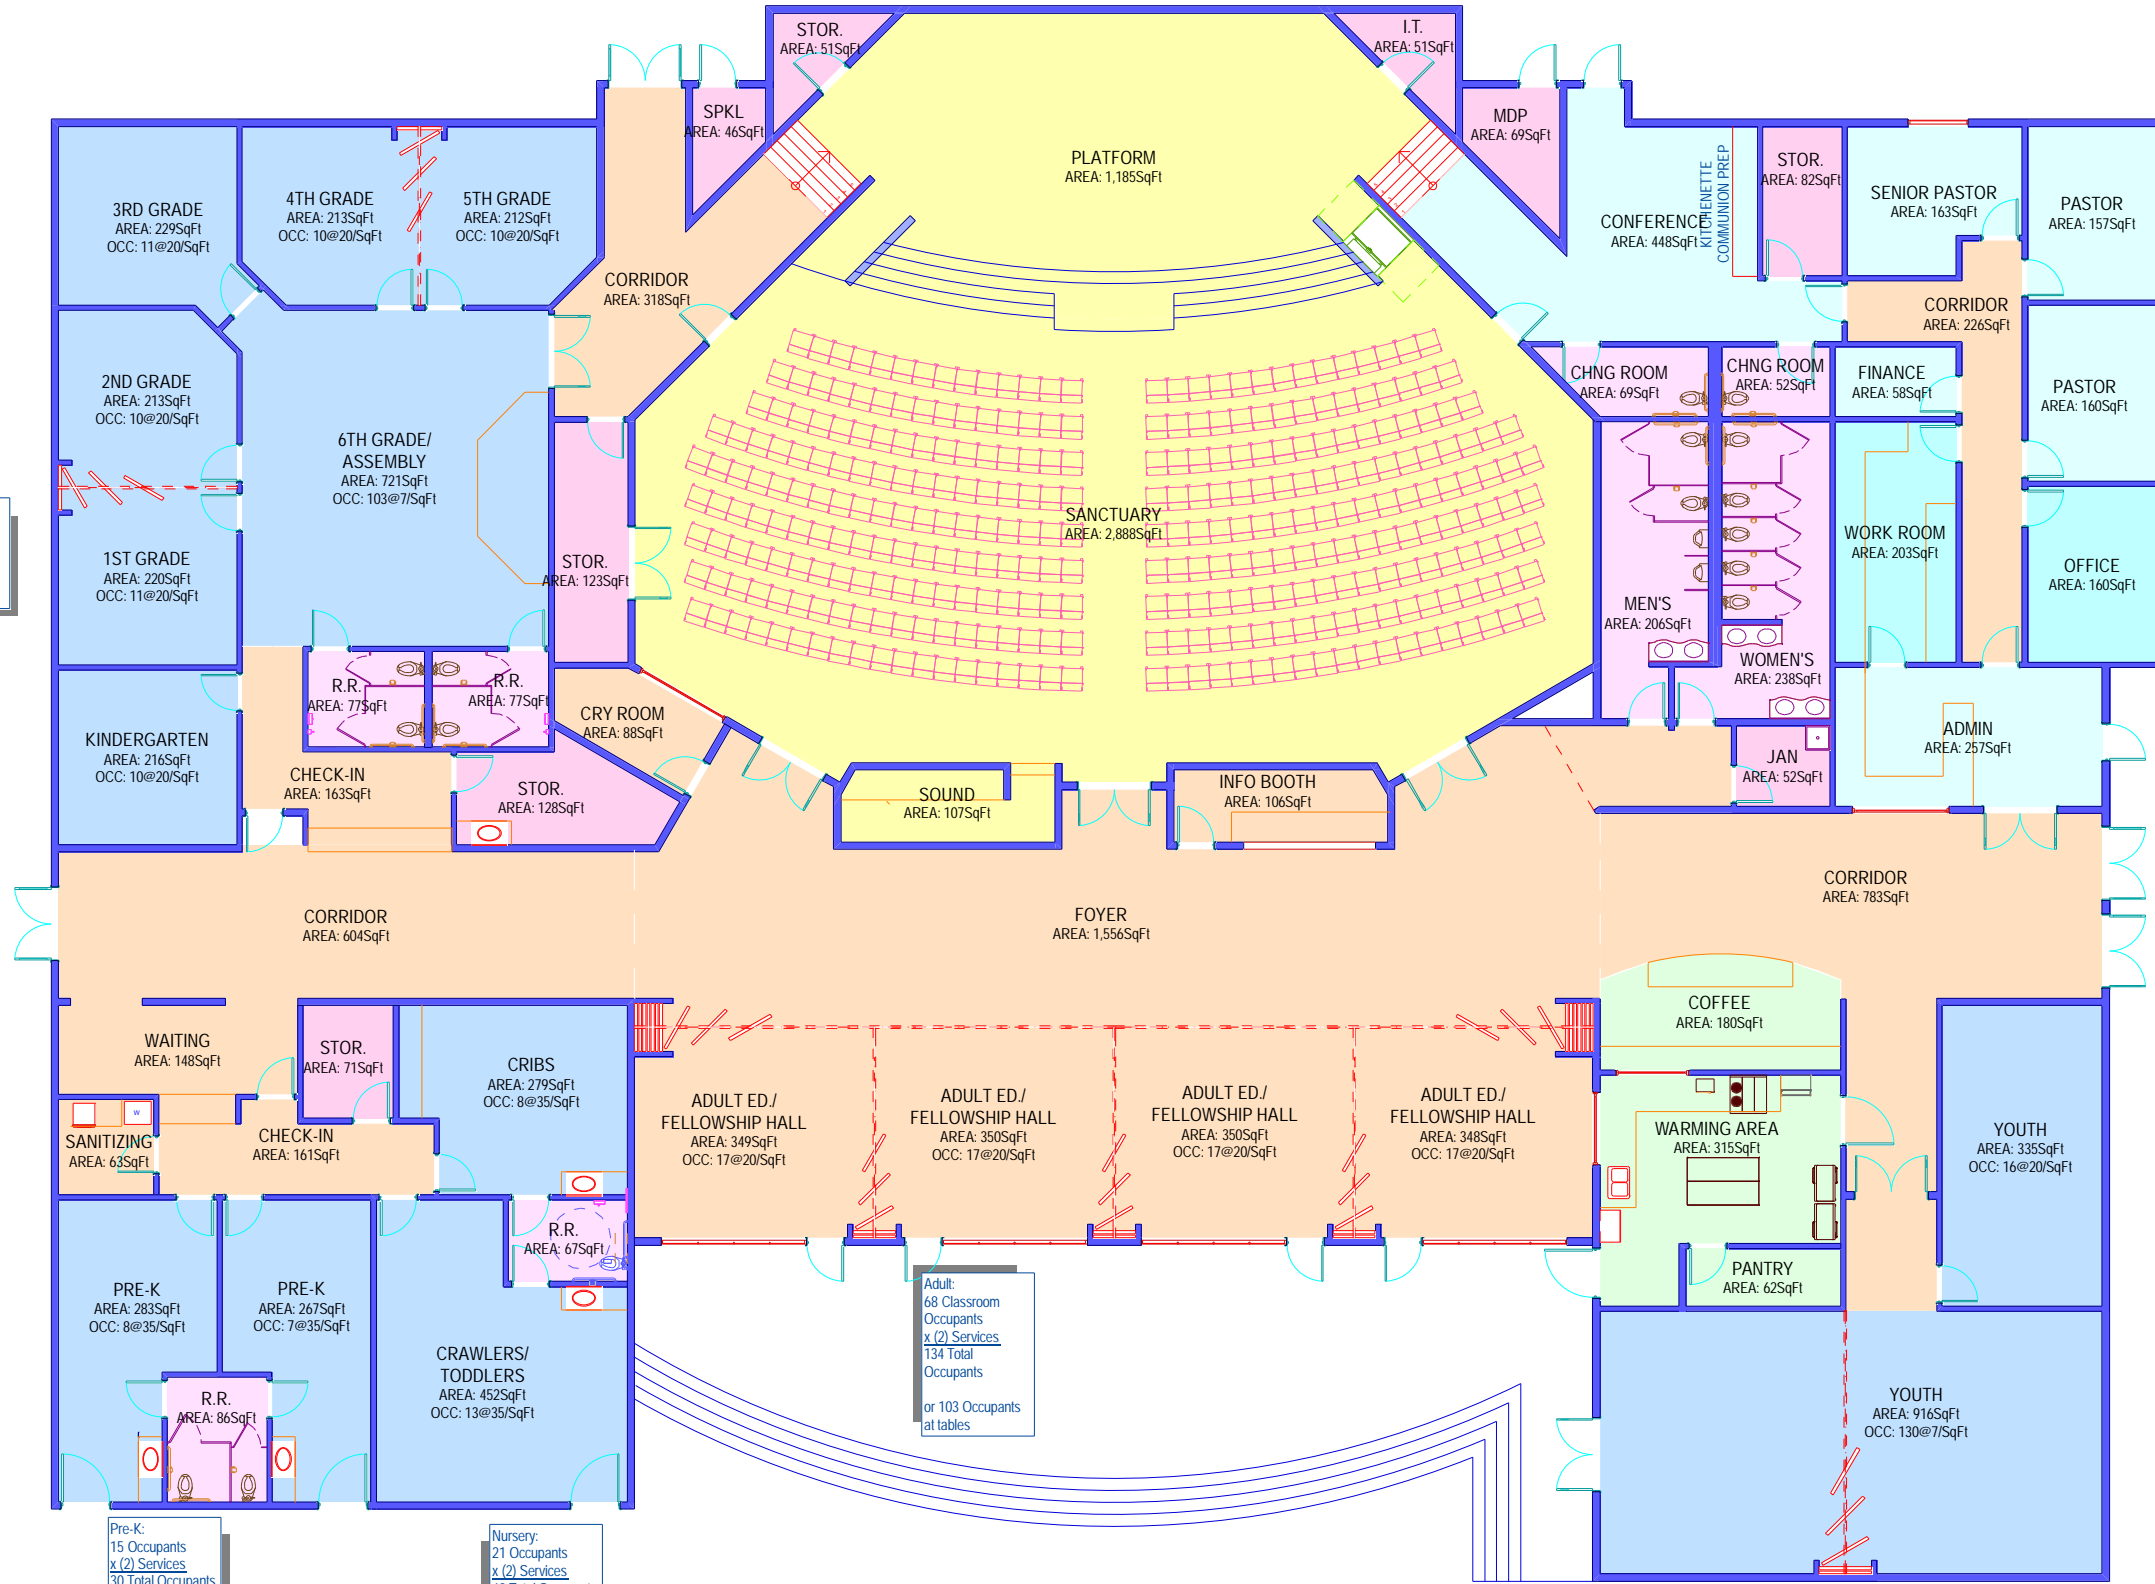

Worship:  
316 Seats Shown  
x (2) Services  
632 Total  
Occupants

Children's:  
62 Classroom  
Occupants  
x (2) Services  
124 Total  
Occupants

Adult:  
68 Classroom  
Occupants  
x (2) Services  
134 Total  
Occupants  
or 103 Occupants  
at tables

Pre-K:  
15 Occupants  
x (2) Services  
30 Total Occupants

Nursery:  
21 Occupants  
x (2) Services  
42 Total Occupants

Desert Winds  
Community  
Church:  
19,238 sq. ft.